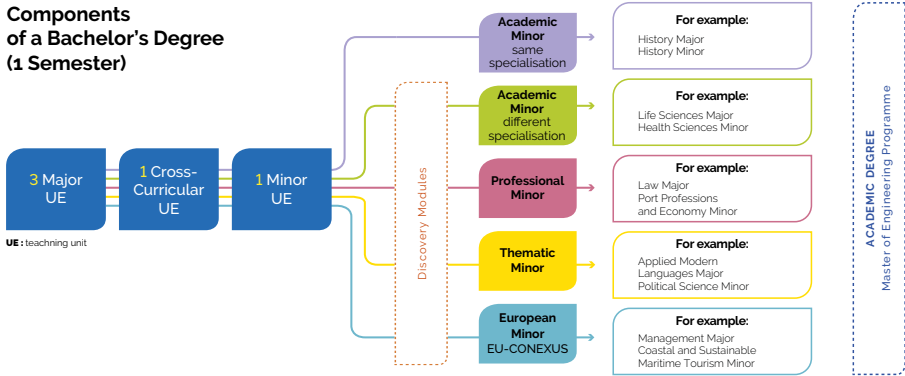

PERSONALISED DEGREE PROGRAMME

Whatever your choice of course, each semester you will enrol in five teaching units (UE). These units will enable you to personalise your pathway according to your profile.

Components of a Bachelor's Degree (1 Semester)

ARTS, HUMANITIES, LANGUAGES

➤ Bachelor's Degrees

> Applied Modern Languages

English-Spanish-Portuguese, English-Chinese, English-Korean, English-Indonesian

Available as a joint degree (Law)

> Humanities

➤ University Diploma in

French Studies (DUEF A2, B1, B2, C1)

➤ Master's Degrees

> Applied Modern Languages

- Languages, Civilisations, International Affairs – The Americas

- Languages, Civilisations, International Affairs – Asia-Pacific

> Audiovisual, Interactive Digital Media and Games

- Audiovisual and Digital Project Management Track (*Year 2)

> Management and International Trade

- Economics and International Trade Track – Asia

HUMAN AND SOCIAL SCIENCES

➤ Bachelor's Degrees

> Geography and Urban Planning *

Available as a joint degree (History)

> Histoire

Available as a joint degree (Law or Geography and Urban Planning)

➤ Professional Bachelor's Degrees

> Heritage, Languages and Tourism

> Cartography, Topography and Geographic Information System

* Available as a degree apprenticeship

* Possibility to choose the Master's Degree in Engineering Programme

➤ Master's Degrees

> History

- Management of Cultural Projects or Institutions (*Year 2)

- Memory, Heritage and Territories (*Year 2)

- History

> Tourism

- E-Tourism and Cultural Heritage Engineering

> Teaching, Education and Training Professions

- School Teaching

- Teaching History and Geography (secondary education)

> Environmental Sciences

- Geography Applied to Coastal Management (*Year 2) *