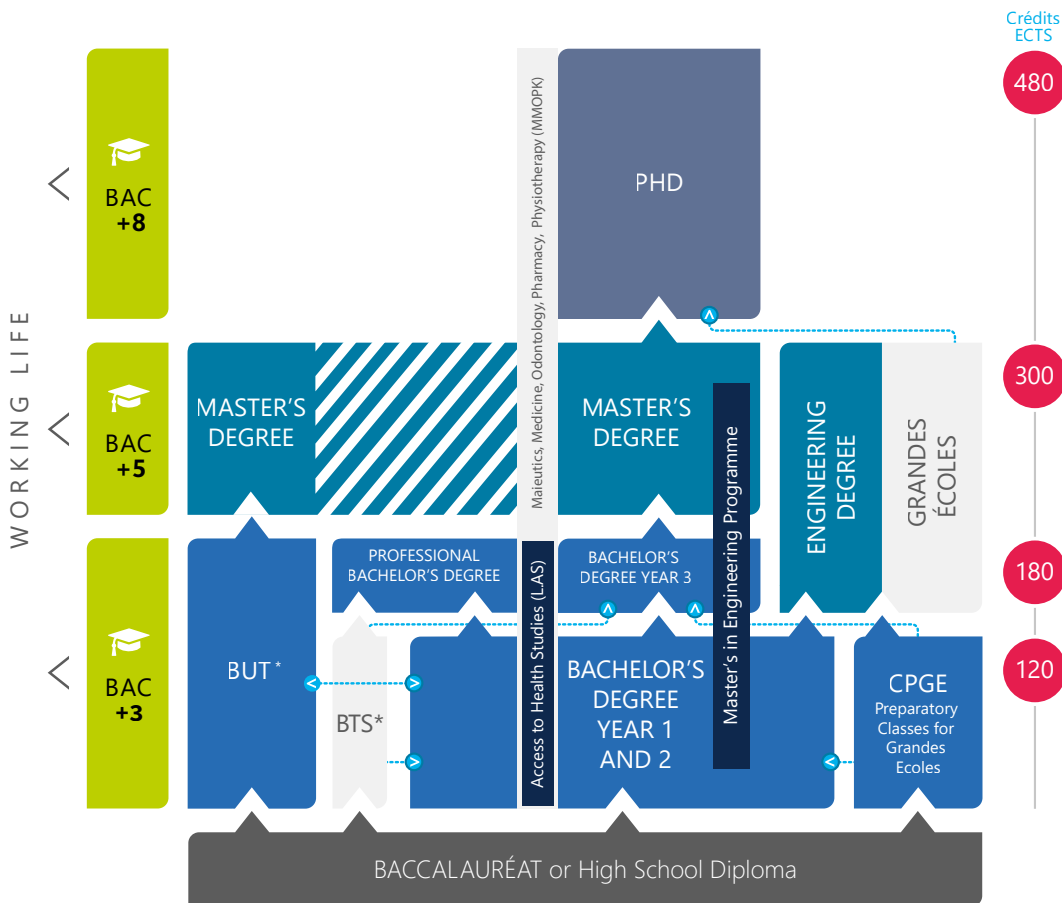

Careers in Justice and Administration

High School Diploma

> DAEU option A

French as Foreign Language Certifications

> DELF : Diploma in French Language Studies

> DALF : Diploma in Advanced French Language Studies

Every year, there are also University Diplomas (DU) on offer. Find out more on the university's website.

Schéma des études LMD

BACHELOR – MASTER – PHD

Courses not taught at La Rochelle Université

* ECTS: European Credit Transfer System based on the workload required to achieve the learning outcomes of a programme (indicated in terms of study outcomes and skills to be acquired).